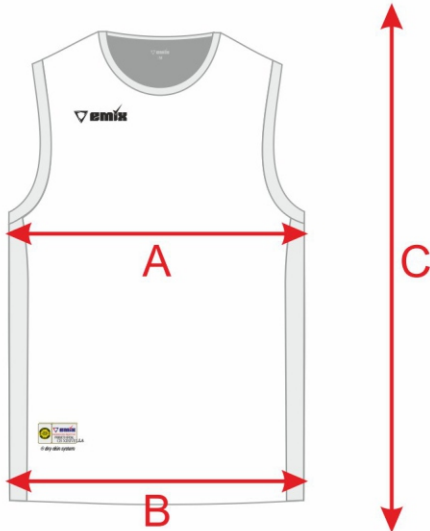

GUIA TALLAS

BALONCESTO

CUBRE BASKET M/C

CUBRE BASKET M/C							
TALLA	(A) PECHO	(B) CINTURA	(C) ALTO	TALLA	(A) PECHO	(B) CINTURA	(C) ALTO
6XS				S	53	53	69
5XS	37	37	52	M	56	56	72
4XS	40	40	54	L	58	58	74
3XS	44	44	58	XL	60	60	77
2XS	47	47	60	2XL	62	62	80
XS	50	50	65	3XL			

CAMISETA S/M BASKET

CAMISETA S/M BASKET							
TALLA	(A) PECHO	(B) CINTURA	(C) ALTO	TALLA	(A) PECHO	(B) CINTURA	(C) ALTO
6XS				S	53	53	74
5XS	36	36	48	M	55	55	76
4XS	39	39	52	L	57	57	78
3XS	42	42	57	XL	59	59	80
2XS	46	46	64	2XL	61	61	82
XS	50	50	70	3XL	64	64	85

CAMISETA M/C

CAMISETA M/C							
TALLA	(A) PECHO	(B) CINTURA	(C) ALTO	TALLA	(A) PECHO	(B) CINTURA	(C) ALTO
6XS				S	50	50	70
5XS	36	36	48	M	52	52	72
4XS	39	39	52	L	54	54	74
3XS	42	42	57	XL	56	56	76
2XS	45	45	62	2XL	58	58	78
XS	48	48	66	3XL	61	61	80

SUDADERA

SUDADERA							
TALLA	(A) PECHO	(B) CINTURA	(C) ALTO	TALLA	(A) PECHO	(B) CINTURA	(C) ALTO
6XS				S	52	51	68
5XS	38	37	43	M	54	53	70
4XS	41	40	48	L	56	55	72
3XS	44	43	53	XL	59	58	75
2XS	47	46	57	2XL	62	61	77
XS	50	49	64	3XL	65	64	79